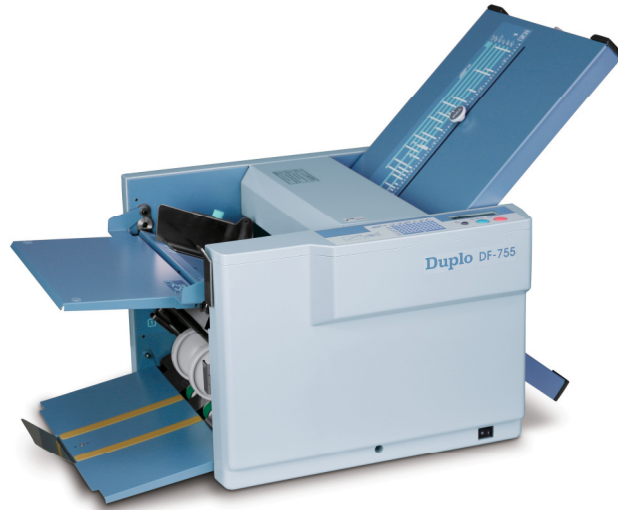

Duplo[®] DF-755 Manual Setting Folder

Convenient, easy to use,
and designed with the
budget conscious in mind.

*New easy to read digital
LCD display.*

Key Features:

- Folding up to 120 sheets per minute
- New 4 digit digital display
- Two knobs to make fine-tune adjustments to fold setup
- Adjustable receiving roller to ensure smooth delivery
- Special “cross-folding” feature for right angle folds
- New paper detect sensor for feed tray instead of switch
- 6 popular folds capable
- 500 sheet loading capacity

Specifications

Model	DF-755
Type	Office use, desktop
Paper size	Min 5 (W) x7 (L) inch Max 11 (W) x 17 (L) inch
Paper weight	Min 13 lb. Bond / 52.3 gsm Max 80 lb. Text / 127 gsm
Folding mode	Single fold, double fold, irregular accordion fold, letter fold, accordion, gate, custom fold, special cross fold (paper thickness 14lb. to 28lb./ 53gsm - 104gsm)
Speed	Up to 120 sheets per minute
Display/counter	4-digit digital display
Fold plate adjustment	Manual settings
Stacker roller adjustment	Manual settings 5 step
Power	120V 60Hz / 220-240V 50Hz