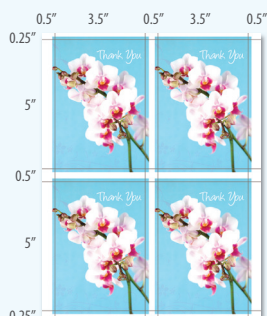

The CC-228 Card Cutter is ideal for processing color letter/legal size documents printed from digital copiers/printers, such as business cards, postcards, greeting cards, and photos. With its small footprint and interchangeable slit/score/perforation cassettes, users will find the CC-228 extremely useful and simple to operate.

The CC-228 automatically cuts and slits documents and stacks them in sequential order at speeds of up to 130 (business cards) per minute. It is the ideal finishing solution for cutting multiple full-bleed cards printed on the same sheet and eliminating cutting/slitting sheets by hand, adding efficiency to your operation.

APPLICATIONS

standard slitter cassette: letter size
10-up 2" x 3.5" business cards

standard slitter cassette: letter size
4-up 3.5" x 5" post cards

optional slitter cassette*: letter size
2-up 5" x 7" photos/post cards