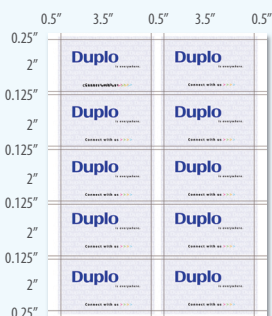

APPLICATIONS

standard slitter cassette: letter size
10-up 2" x 3.5" business cards